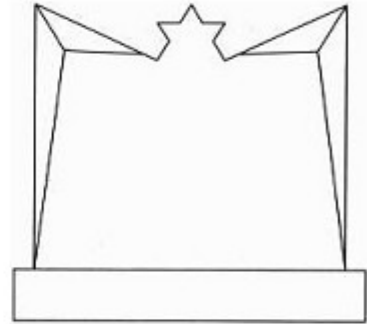

SPECIAL SHAPE UPRIGHT MONUMENTS

Iverson Monuments
P.O. Box 985
Poulsbo, WA 98370

(360) 779-9400 imjiverson@wavecable.com

SPECIAL SHAPE UPRIGHT MONUMENTS

Call for a design
consultation and pricing on
Special Shape & Custom
Upright Monuments.