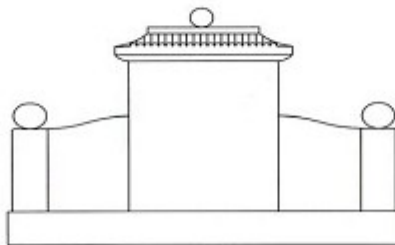

SPECIAL SHAPE UPRIGHT MONUMENTS

Iverson Monuments
P.O. Box 985
Poulsbo, WA 98370

(360) 779-9400 imjiverson@wavecable.com

SPECIAL SHAPE UPRIGHT MONUMENTS

Call for a design
consultation and pricing on
Special Shape & Custom
Upright Monuments.