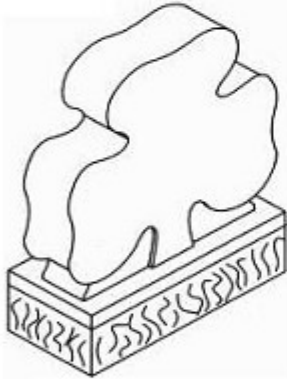

SPECIAL SHAPE UPRIGHT MONUMENTS

Iverson Monuments
P.O. Box 985
Poulsbo, WA 98370

(360) 779-9400 imjiverson@wavecable.com

SPECIAL SHAPE UPRIGHT MONUMENTS

Call for a design
consultation and pricing on
Special Shape & Custom
Upright Monuments.