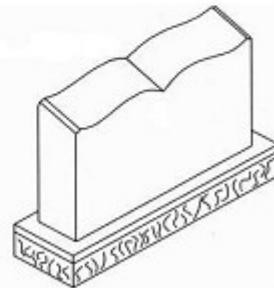

SPECIAL SHAPE UPRIGHT MONUMENTS

Iverson Monuments
P.O. Box 985
Poulsbo, WA 98370

(360) 779-9400 imjiverson@wavecable.com

SPECIAL SHAPE UPRIGHT MONUMENTS

Call for a design
consultation and pricing on
Special Shape & Custom
Upright Monuments.