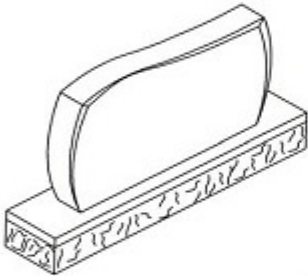

SPECIAL SHAPE UPRIGHT MONUMENTS

Iverson Monuments
P.O. Box 985
Poulsbo, WA 98370

(360) 779-9400 imjiverson@wavecable.com

SPECIAL SHAPE UPRIGHT MONUMENTS

Call for a design
consultation and pricing on
Special Shape & Custom
Upright Monuments.