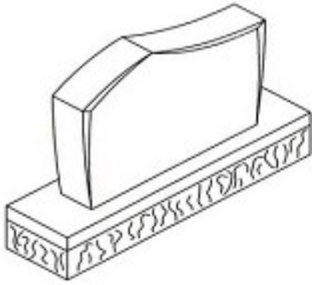

SPECIAL SHAPE UPRIGHT MONUMENTS

Iverson Monuments
P.O. Box 985
Poulsbo, WA 98370

(360) 779-9400 imjiverson@wavecable.com

SPECIAL SHAPE UPRIGHT MONUMENTS

Call for a design
consultation and pricing on
Special Shape & Custom
Upright Monuments.