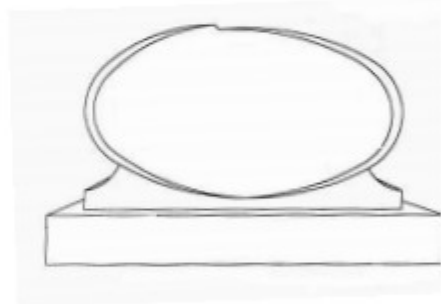

SPECIAL SHAPE UPRIGHT MONUMENTS

Iverson Monuments
P.O. Box 985
Poulsbo, WA 98370

(360) 779-9400 imjiverson@wavecable.com

SPECIAL SHAPE UPRIGHT MONUMENTS

Call for a design
consultation and pricing on
Special Shape & Custom
Upright Monuments.