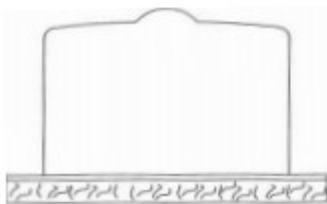

SPECIAL SHAPE UPRIGHT MONUMENTS

Iverson Monuments
P.O. Box 985
Poulsbo, WA 98370

(360) 779-9400 imjiverson@wavecable.com

SPECIAL SHAPE UPRIGHT MONUMENTS

Call for a design
consultation and pricing on
Special Shape & Custom
Upright Monuments.