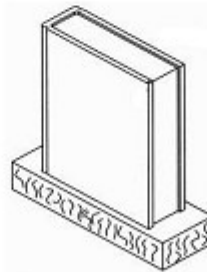

SPECIAL SHAPE UPRIGHT MONUMENTS

Iverson Monuments
P.O. Box 985
Poulsbo, WA 98370

(360) 779-9400 imjiverson@wavecable.com

SPECIAL SHAPE UPRIGHT MONUMENTS

Call for a design
consultation and pricing on
Special Shape & Custom
Upright Monuments.