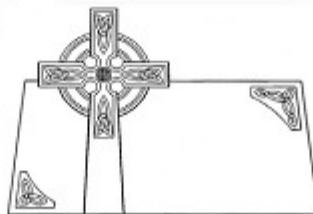

SPECIAL SHAPE UPRIGHT MONUMENTS

Iverson Monuments
P.O. Box 985
Poulsbo, WA 98370

(360) 779-9400 imjiverson@wavecable.com

SPECIAL SHAPE UPRIGHT MONUMENTS

Call for a design
consultation and pricing on
Special Shape & Custom
Upright Monuments.