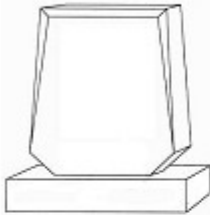

SPECIAL SHAPE UPRIGHT MONUMENTS

Iverson Monuments
P.O. Box 985
Poulsbo, WA 98370

(360) 779-9400 imjiverson@wavecable.com

SPECIAL SHAPE UPRIGHT MONUMENTS

Call for a design
consultation and pricing on
Special Shape & Custom
Upright Monuments.