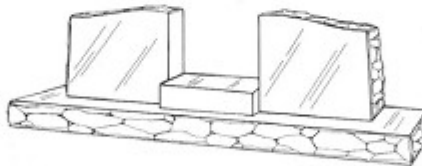

SPECIAL SHAPE UPRIGHT MONUMENTS

Iverson Monuments
P.O. Box 985
Poulsbo, WA 98370

(360) 779-9400 imjiverson@wavecable.com

SPECIAL SHAPE UPRIGHT MONUMENTS

Call for a design
consultation and pricing on
Special Shape & Custom
Upright Monuments.