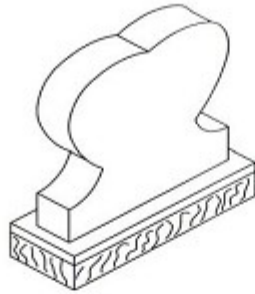

SPECIAL SHAPE UPRIGHT MONUMENTS

Iverson Monuments
P.O. Box 985
Poulsbo, WA 98370

(360) 779-9400 imjiverson@wavecable.com

SPECIAL SHAPE UPRIGHT MONUMENTS

Call for a design
consultation and pricing on
Special Shape & Custom
Upright Monuments.