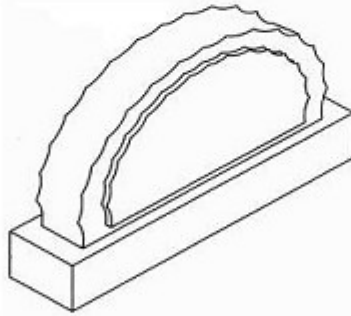

SPECIAL SHAPE UPRIGHT MONUMENTS

Iverson Monuments
P.O. Box 985
Poulsbo, WA 98370

(360) 779-9400 imjiverson@wavecable.com

SPECIAL SHAPE UPRIGHT MONUMENTS

Call for a design
consultation and pricing on
Special Shape & Custom
Upright Monuments.