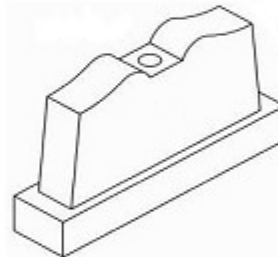

SPECIAL SHAPE UPRIGHT MONUMENTS

Iverson Monuments
P.O. Box 985
Poulsbo, WA 98370

(360) 779-9400 imjiverson@wavecable.com

SPECIAL SHAPE UPRIGHT MONUMENTS

Call for a design
consultation and pricing on
Special Shape & Custom
Upright Monuments.