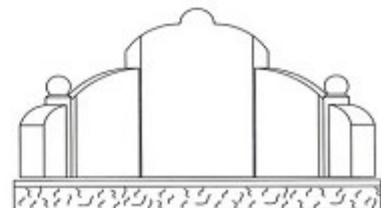

SPECIAL SHAPE UPRIGHT MONUMENTS

Iverson Monuments
P.O. Box 985
Poulsbo, WA 98370

(360) 779-9400 imjiverson@wavecable.com

SPECIAL SHAPE UPRIGHT MONUMENTS

Call for a design
consultation and pricing on
Special Shape & Custom
Upright Monuments.