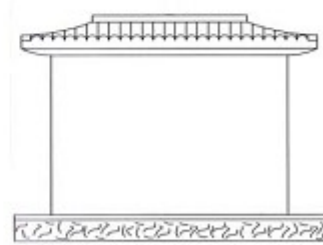

SPECIAL SHAPE UPRIGHT MONUMENTS

Iverson Monuments
P.O. Box 985
Poulsbo, WA 98370

(360) 779-9400 imjiverson@wavecable.com

SPECIAL SHAPE UPRIGHT MONUMENTS

Call for a design
consultation and pricing on
Special Shape & Custom
Upright Monuments.