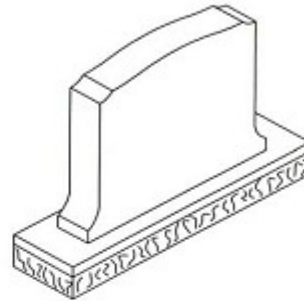

SPECIAL SHAPE UPRIGHT MONUMENTS

Iverson Monuments
P.O. Box 985
Poulsbo, WA 98370

(360) 779-9400 imjiverson@wavecable.com

SPECIAL SHAPE UPRIGHT MONUMENTS

Call for a design
consultation and pricing on
Special Shape & Custom
Upright Monuments.