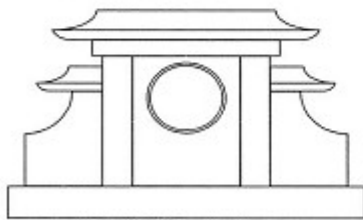

SPECIAL SHAPE UPRIGHT MONUMENTS

Iverson Monuments
P.O. Box 985
Poulsbo, WA 98370

(360) 779-9400 imjiverson@wavecable.com

SPECIAL SHAPE UPRIGHT MONUMENTS

Call for a design
consultation and pricing on
Special Shape & Custom
Upright Monuments.